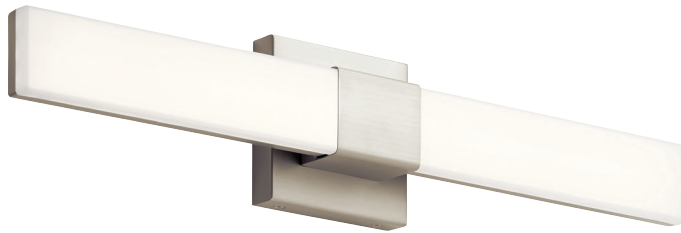

A | 83793

B | 83737

C | 84202

NELTEV™

Satin Nickel  
White Polycarbonate

MODEL	DESCRIPTION	LED K	DELIVERED LUMENS	DIMMABLE	DIMENSIONS	EXT.	ADA COMPLIANT	NOTES
A	83793 Wall Sconce LED	3000K	625	Yes	5"W x 14.5"H	3"	Yes	Mount Up or Down; Damp Location
B	83737 Linear Bath 24in LED	3000K	1300	Yes	5"H x 24"L	3"	Yes	Mount Horizontally or Vertically; Damp Location
C	84202 Linear Bath 36in LED	3000K	2000	Yes	5"H x 36.25"L	2.9"	Yes	Mount Horizontally or Vertically; Damp Location