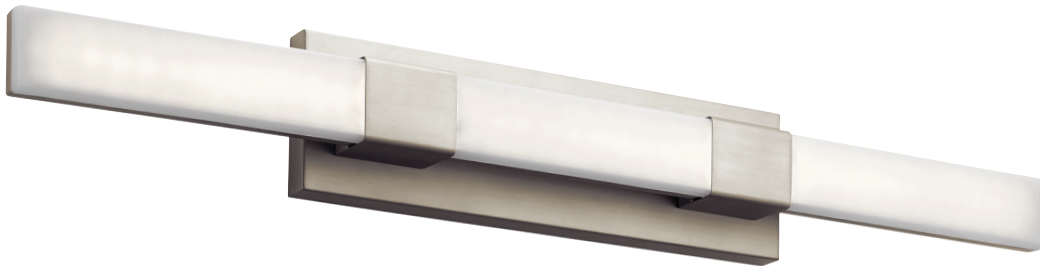

A | 83793

B | 83737

C | 84202

NELTEV™

Satin Nickel  
White Polycarbonate

MODEL	DESCRIPTION	LED K	DELIVERED LUMENS	DIMMABLE	DIMENSIONS	EXT.	ADA COMPLIANT	NOTES
A	83793 Wall Sconce LED	3000K	625	Yes	5"W x 14.5"H	3"	Yes	Mount Up or Down; Damp Location
B	83737 Linear Bath 24in LED	3000K	1300	Yes	5"H x 24"L	3"	Yes	Mount Horizontally or Vertically; Damp Location
C	84202 Linear Bath 36in LED	3000K	2000	Yes	5"H x 36.25"L	2.9"	Yes	Mount Horizontally or Vertically; Damp Location